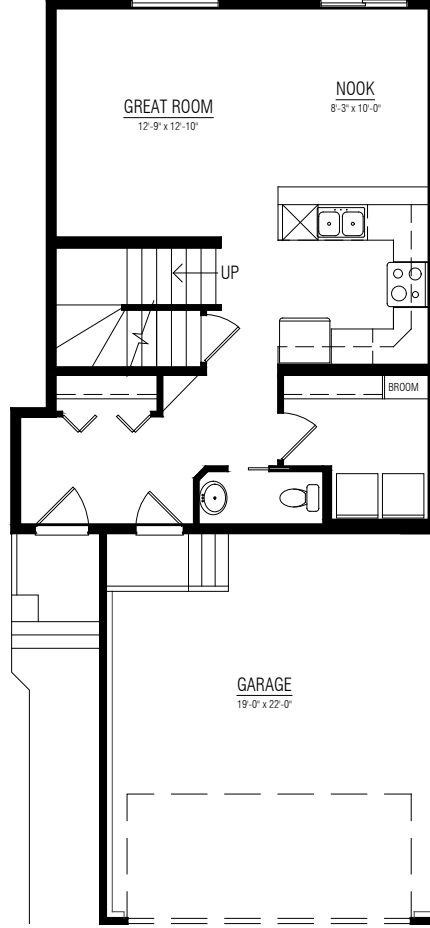

The STEINBECK

1476 SQ.FT.

3-4 BEDROOMS

2.5 BATHROOMS

22'

MODERN HERITAGE

MAIN FLOOR 660 SQ.FT.

UPPER FLOOR 816 SQ.FT.

OTHER ELEVATIONS

CRAFTSMAN

PRAIRIE

LINCOLNBERG
MASTER BUILDER

Copyright © Lincolnberg Master Builder, 2020. Revised November 18, 2021 10:55 AM. This plan is the property of Lincolnberg Master Builder. Floorplans, specifications and dimensions shown are approximate, and are subject to change without notice. All rights reserved, including the right to reproduction in whole or in part. Rendering(s) are artist concept only. E. & O.E.

STEINBECK OPTIONS

**MAIN FLOOR
STANDARD**
660 SQ. FT

**MAIN FLOOR
24' WIDE OPTION**
674 SQ. FT

STEINBECK OPTIONS

UPPER FLOOR OPTION

#1 - MASTER WITH 2 CLOSETS, 848 SQ. FT.

UPPER FLOOR OPTION

#2 - BONUS ROOM, 828 SQ. FT.

UPPER FLOOR OPTION

#3 - BONUS ROOM, 856 SQ. FT.

STEINBECK OPTIONS

**KITCHEN
OPTION**
L-SHAPED WITH ISLAND

**PANTRY
OPTION**
FRONT LOCATED PANTRY

**LAUNDRY
OPTIONS**
FRONT LOCATED LAUNDRY 1

Copyright © Lincolnberg Master Builder, 2020. Revised November 18, 2021 10:55 AM. This plan is the property of Lincolnberg Master Builder. Floorplans, specifications and dimensions shown are approximate, and are subject to change without notice. All rights reserved, including the right to reproduction in whole or in part. Rendering(s) are artist concept only. E. & O.E.