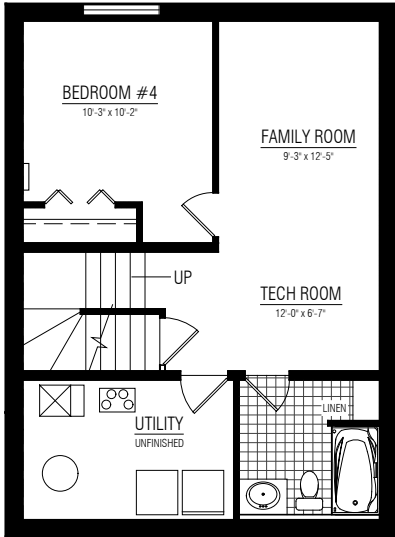

STEINBECK OPTIONS

**MAIN FLOOR
STANDARD**
660 SQ. FT

**MAIN FLOOR
24' WIDE OPTION**
674 SQ. FT

STEINBECK OPTIONS

UPPER FLOOR OPTION

#1 - MASTER WITH 2 CLOSETS, 848 SQ. FT.

UPPER FLOOR OPTION

#2 - BONUS ROOM, 828 SQ. FT.

UPPER FLOOR OPTION

#3 - BONUS ROOM, 856 SQ. FT.

STEINBECK OPTIONS

**KITCHEN
OPTION**
L-SHAPED WITH ISLAND

**PANTRY
OPTION**
FRONT LOCATED PANTRY

**LAUNDRY
OPTIONS**
FRONT LOCATED LAUNDRY 1

Copyright © Lincolnberg Master Builder, 2020. Revised November 18, 2021 10:55 AM. This plan is the property of Lincolnberg Master Builder. Floorplans, specifications and dimensions shown are approximate, and are subject to change without notice. All rights reserved, including the right to reproduction in whole or in part. Rendering(s) are artist concept only. E. & O.E.

STEINBECK OPTIONS

BASEMENT DEVELOPMENT
430 SQ. FT

BASEMENT DEVELOPMENT
500 SQ. FT

BASEMENT DEVELOPMENT
542 SQ. FT

Copyright © Lincolnberg Master Builder, 2020. Revised November 18, 2021 10:55 AM. This plan is the property of Lincolnberg Master Builder. Floorplans, specifications and dimensions shown are approximate, and are subject to change without notice. All rights reserved, including the right to reproduction in whole or in part. Rendering(s) are artist concept only. E. & O.E.