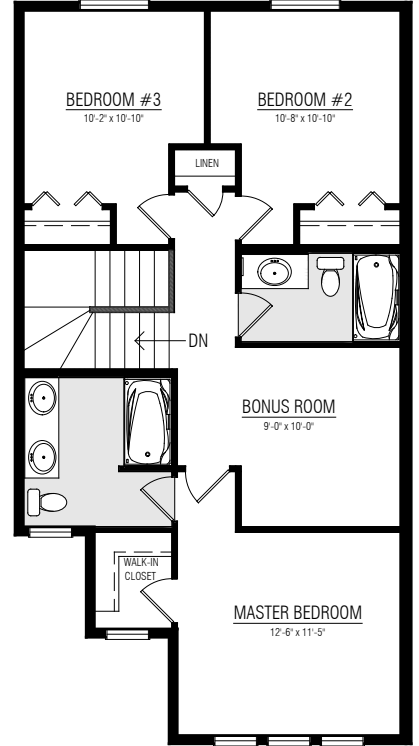

The STEINBECK

1476 SQ.FT.

3-4 BEDROOMS

2.5 BATHROOMS

22'

MODERN HERITAGE

MAIN FLOOR 660 SQ.FT.

UPPER FLOOR 816 SQ.FT.

STEINBECK OPTIONS

**MAIN FLOOR
STANDARD**
660 SQ. FT

**MAIN FLOOR
24' WIDE OPTION**
674 SQ. FT

STEINBECK OPTIONS

UPPER FLOOR OPTION

#1 - MASTER WITH 2 CLOSETS, 848 SQ. FT.

UPPER FLOOR OPTION

#2 - BONUS ROOM, 828 SQ. FT.

UPPER FLOOR OPTION

#3 - BONUS ROOM, 856 SQ. FT.

STEINBECK OPTIONS

**KITCHEN
OPTION**
L-SHAPED WITH ISLAND

**PANTRY
OPTION**
FRONT LOCATED PANTRY

**LAUNDRY
OPTIONS**
FRONT LOCATED LAUNDRY 1

Copyright © Lincolnberg Master Builder, 2020. Revised November 18, 2021 10:55 AM. This plan is the property of Lincolnberg Master Builder. Floorplans, specifications and dimensions shown are approximate, and are subject to change without notice. All rights reserved, including the right to reproduction in whole or in part. Rendering(s) are artist concept only. E. & O.E.