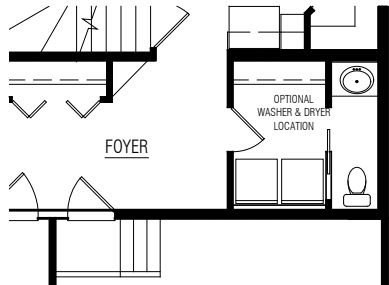

STEINBECK OPTIONS

**MAIN FLOOR
STANDARD**
660 SQ. FT

**MAIN FLOOR
24' WIDE OPTION**
674 SQ. FT

STEINBECK OPTIONS

UPPER FLOOR OPTION

#1 - MASTER WITH 2 CLOSETS, 848 SQ. FT.

UPPER FLOOR OPTION

#2 - BONUS ROOM, 828 SQ. FT.

UPPER FLOOR OPTION

#3 - BONUS ROOM, 856 SQ. FT.

STEINBECK OPTIONS

**KITCHEN
OPTION**
L-SHAPED WITH ISLAND

**PANTRY
OPTION**
FRONT LOCATED PANTRY

**LAUNDRY
OPTIONS**
FRONT LOCATED LAUNDRY 1

Copyright © Lincolnberg Master Builder, 2020. Revised November 18, 2021 10:55 AM. This plan is the property of Lincolnberg Master Builder. Floorplans, specifications and dimensions shown are approximate, and are subject to change without notice. All rights reserved, including the right to reproduction in whole or in part. Rendering(s) are artist concept only. E. & O.E.

STEINBECK OPTIONS

BASEMENT DEVELOPMENT
430 SQ. FT

BASEMENT DEVELOPMENT
500 SQ. FT

BASEMENT DEVELOPMENT
542 SQ. FT

Copyright © Lincolnberg Master Builder, 2020. Revised November 18, 2021 10:55 AM. This plan is the property of Lincolnberg Master Builder. Floorplans, specifications and dimensions shown are approximate, and are subject to change without notice. All rights reserved, including the right to reproduction in whole or in part. Rendering(s) are artist concept only. E. & O.E.