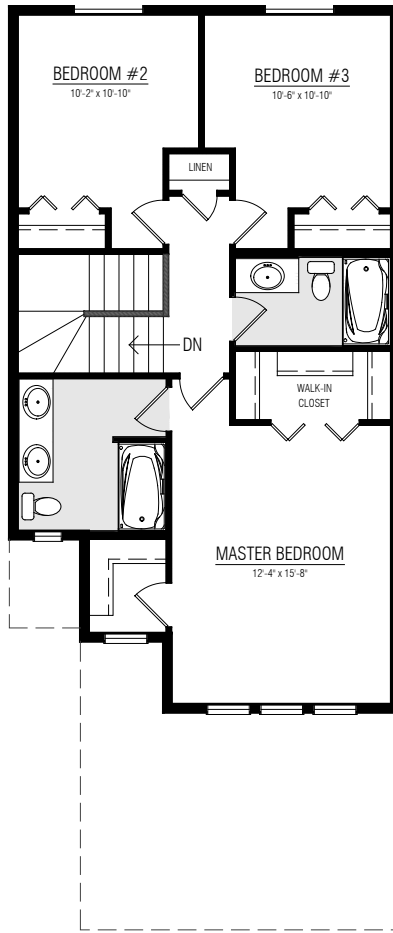

The STEINBECK

1476 SQ.FT.

3-4 BEDROOMS

2.5 BATHROOMS

22'

MODERN HERITAGE

MAIN FLOOR 660 SQ.FT.

UPPER FLOOR 816 SQ.FT.

OTHER ELEVATIONS

CRAFTSMAN

PRAIRIE

LINCOLNBERG
MASTER BUILDER

Copyright © Lincolnberg Master Builder, 2020. Revised November 18, 2021 10:55 AM. This plan is the property of Lincolnberg Master Builder. Floorplans, specifications and dimensions shown are approximate, and are subject to change without notice. All rights reserved, including the right to reproduction in whole or in part. Rendering(s) are artist concept only. E. & O.E.

STEINBECK OPTIONS

**MAIN FLOOR
STANDARD**
660 SQ. FT

**MAIN FLOOR
24' WIDE OPTION**
674 SQ. FT

STEINBECK OPTIONS

UPPER FLOOR OPTION

#1 - MASTER WITH 2 CLOSETS, 848 SQ. FT.

UPPER FLOOR OPTION

#2 - BONUS ROOM, 828 SQ. FT.

UPPER FLOOR OPTION

#3 - BONUS ROOM, 856 SQ. FT.

STEINBECK OPTIONS

**KITCHEN
OPTION**
L-SHAPED WITH ISLAND

**PANTRY
OPTION**
FRONT LOCATED PANTRY

**LAUNDRY
OPTIONS**
FRONT LOCATED LAUNDRY 1

Copyright © Lincolnberg Master Builder, 2020. Revised November 18, 2021 10:55 AM. This plan is the property of Lincolnberg Master Builder. Floorplans, specifications and dimensions shown are approximate, and are subject to change without notice. All rights reserved, including the right to reproduction in whole or in part. Rendering(s) are artist concept only. E. & O.E.