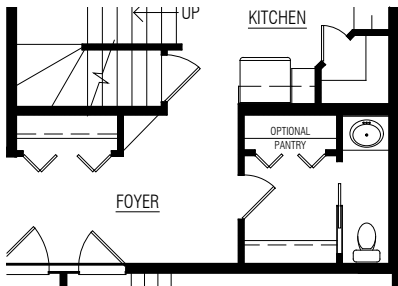

STEINBECK OPTIONS

**MAIN FLOOR
STANDARD**
660 SQ. FT

**MAIN FLOOR
24' WIDE OPTION**
674 SQ. FT

STEINBECK OPTIONS

UPPER FLOOR OPTION

#1 - MASTER WITH 2 CLOSETS, 848 SQ. FT.

UPPER FLOOR OPTION

#2 - BONUS ROOM, 828 SQ. FT.

UPPER FLOOR OPTION

#3 - BONUS ROOM, 856 SQ. FT.

STEINBECK OPTIONS

**KITCHEN
OPTION**
L-SHAPED WITH ISLAND

**PANTRY
OPTION**
FRONT LOCATED PANTRY

**LAUNDRY
OPTIONS**
FRONT LOCATED LAUNDRY 1

Copyright © Lincolnberg Master Builder, 2020. Revised November 18, 2021 10:55 AM. This plan is the property of Lincolnberg Master Builder. Floorplans, specifications and dimensions shown are approximate, and are subject to change without notice. All rights reserved, including the right to reproduction in whole or in part. Rendering(s) are artist concept only. E. & O.E.

STEINBECK OPTIONS

BASEMENT DEVELOPMENT
430 SQ. FT

BASEMENT DEVELOPMENT
500 SQ. FT

BASEMENT DEVELOPMENT
542 SQ. FT

Copyright © Lincolnberg Master Builder, 2020. Revised November 18, 2021 10:55 AM. This plan is the property of Lincolnberg Master Builder. Floorplans, specifications and dimensions shown are approximate, and are subject to change without notice. All rights reserved, including the right to reproduction in whole or in part. Rendering(s) are artist concept only. E. & O.E.