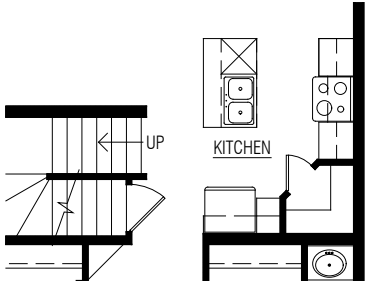

STEINBECK OPTIONS

**MAIN FLOOR
STANDARD**
660 SQ. FT

**MAIN FLOOR
24' WIDE OPTION**
674 SQ. FT

STEINBECK OPTIONS

UPPER FLOOR OPTION

#1 - MASTER WITH 2 CLOSETS, 848 SQ. FT.

UPPER FLOOR OPTION

#2 - BONUS ROOM, 828 SQ. FT.

UPPER FLOOR OPTION

#3 - BONUS ROOM, 856 SQ. FT.

STEINBECK OPTIONS

**KITCHEN
OPTION**
L-SHAPED WITH ISLAND

**PANTRY
OPTION**
FRONT LOCATED PANTRY

**LAUNDRY
OPTIONS**
FRONT LOCATED LAUNDRY 1

Copyright © Lincolnberg Master Builder, 2020. Revised November 18, 2021 10:55 AM. This plan is the property of Lincolnberg Master Builder. Floorplans, specifications and dimensions shown are approximate, and are subject to change without notice. All rights reserved, including the right to reproduction in whole or in part. Rendering(s) are artist concept only. E. & O.E.