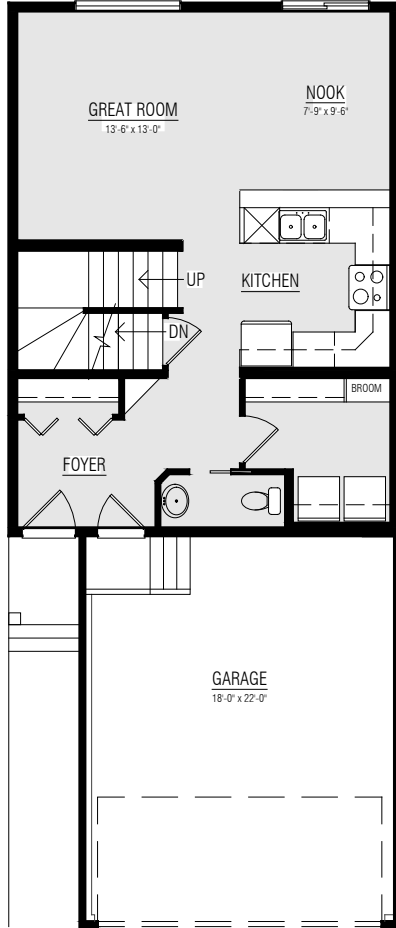

The STEINBECK

1476 SQ.FT.

3-4 BEDROOMS

2.5 BATHROOMS

22'

MODERN HERITAGE

MAIN FLOOR 660 SQ.FT.

UPPER FLOOR 816 SQ.FT.

OTHER ELEVATIONS

CRAFTSMAN

PRAIRIE

LINCOLNBERG
MASTER BUILDER

Copyright © Lincolnberg Master Builder, 2020. Revised November 18, 2021 10:55 AM. This plan is the property of Lincolnberg Master Builder. Floorplans, specifications and dimensions shown are approximate, and are subject to change without notice. All rights reserved, including the right to reproduction in whole or in part. Rendering(s) are artist concept only. E. & O.E.

STEINBECK OPTIONS

**MAIN FLOOR
STANDARD**
660 SQ. FT

**MAIN FLOOR
24' WIDE OPTION**
674 SQ. FT

STEINBECK OPTIONS

UPPER FLOOR OPTION

#1 - MASTER WITH 2 CLOSETS, 848 SQ. FT.

UPPER FLOOR OPTION

#2 - BONUS ROOM, 828 SQ. FT.

UPPER FLOOR OPTION

#3 - BONUS ROOM, 856 SQ. FT.

STEINBECK OPTIONS

**KITCHEN
OPTION**
L-SHAPED WITH ISLAND

**PANTRY
OPTION**
FRONT LOCATED PANTRY

**LAUNDRY
OPTIONS**
FRONT LOCATED LAUNDRY 1

Copyright © Lincolnberg Master Builder, 2020. Revised November 18, 2021 10:55 AM. This plan is the property of Lincolnberg Master Builder. Floorplans, specifications and dimensions shown are approximate, and are subject to change without notice. All rights reserved, including the right to reproduction in whole or in part. Rendering(s) are artist concept only. E. & O.E.