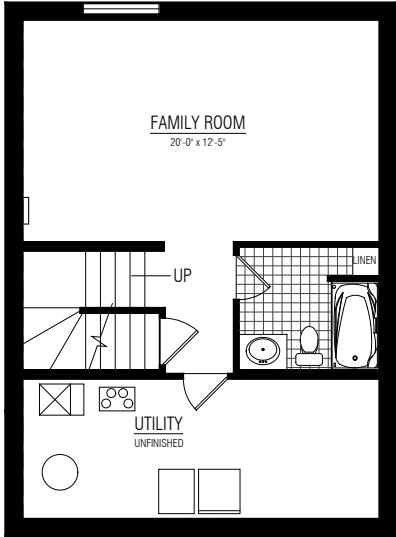

STEINBECK OPTIONS

**MAIN FLOOR
STANDARD**
660 SQ. FT

**MAIN FLOOR
24' WIDE OPTION**
674 SQ. FT

STEINBECK OPTIONS

UPPER FLOOR OPTION

#1 - MASTER WITH 2 CLOSETS, 848 SQ. FT.

UPPER FLOOR OPTION

#2 - BONUS ROOM, 828 SQ. FT.

UPPER FLOOR OPTION

#3 - BONUS ROOM, 856 SQ. FT.

STEINBECK OPTIONS

**KITCHEN
OPTION**
L-SHAPED WITH ISLAND

**PANTRY
OPTION**
FRONT LOCATED PANTRY

**LAUNDRY
OPTIONS**
FRONT LOCATED LAUNDRY 1

Copyright © Lincolnberg Master Builder, 2020. Revised November 18, 2021 10:55 AM. This plan is the property of Lincolnberg Master Builder. Floorplans, specifications and dimensions shown are approximate, and are subject to change without notice. All rights reserved, including the right to reproduction in whole or in part. Rendering(s) are artist concept only. E. & O.E.

STEINBECK OPTIONS

BASEMENT DEVELOPMENT
430 SQ. FT

BASEMENT DEVELOPMENT
500 SQ. FT

BASEMENT DEVELOPMENT
542 SQ. FT

Copyright © Lincolnberg Master Builder, 2020. Revised November 18, 2021 10:55 AM. This plan is the property of Lincolnberg Master Builder. Floorplans, specifications and dimensions shown are approximate, and are subject to change without notice. All rights reserved, including the right to reproduction in whole or in part. Rendering(s) are artist concept only. E. & O.E.