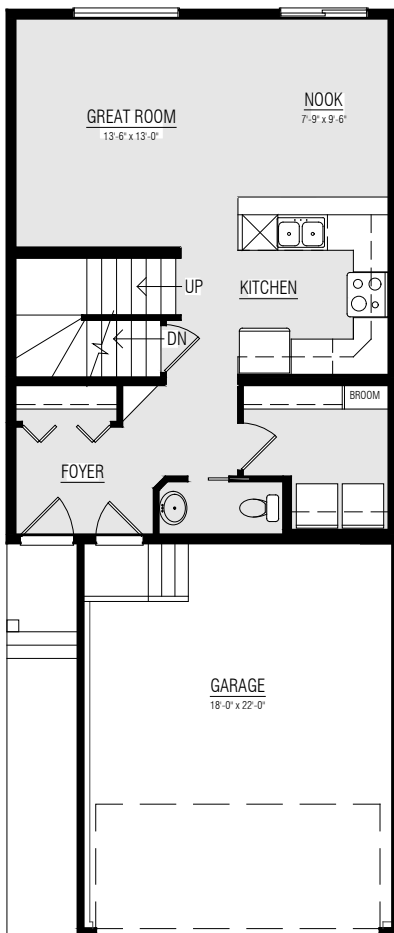

The STEINBECK

1476 SQ.FT.

3-4 BEDROOMS

2.5 BATHROOMS

22'

MODERN HERITAGE

MAIN FLOOR 660 SQ.FT.

UPPER FLOOR 816 SQ.FT.

STEINBECK OPTIONS

**MAIN FLOOR
STANDARD**
660 SQ. FT

**MAIN FLOOR
24' WIDE OPTION**
674 SQ. FT

STEINBECK OPTIONS

UPPER FLOOR OPTION

#1 - MASTER WITH 2 CLOSETS, 848 SQ. FT.

UPPER FLOOR OPTION

#2 - BONUS ROOM, 828 SQ. FT.

UPPER FLOOR OPTION

#3 - BONUS ROOM, 856 SQ. FT.

STEINBECK OPTIONS

**KITCHEN
OPTION**
L-SHAPED WITH ISLAND

**PANTRY
OPTION**
FRONT LOCATED PANTRY

**LAUNDRY
OPTIONS**
FRONT LOCATED LAUNDRY 1

Copyright © Lincolnberg Master Builder, 2020. Revised November 18, 2021 10:55 AM. This plan is the property of Lincolnberg Master Builder. Floorplans, specifications and dimensions shown are approximate, and are subject to change without notice. All rights reserved, including the right to reproduction in whole or in part. Rendering(s) are artist concept only. E. & O.E.