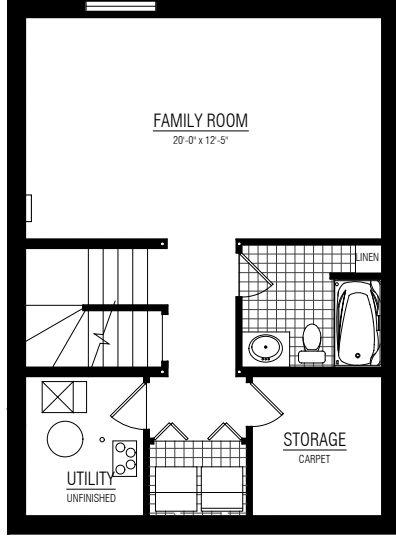

STEINBECK OPTIONS

**MAIN FLOOR
STANDARD**
660 SQ. FT

**MAIN FLOOR
24' WIDE OPTION**
674 SQ. FT

STEINBECK OPTIONS

UPPER FLOOR OPTION

#1 - MASTER WITH 2 CLOSETS, 848 SQ. FT.

UPPER FLOOR OPTION

#2 - BONUS ROOM, 828 SQ. FT.

UPPER FLOOR OPTION

#3 - BONUS ROOM, 856 SQ. FT.

STEINBECK OPTIONS

**KITCHEN
OPTION**
L-SHAPED WITH ISLAND

**PANTRY
OPTION**
FRONT LOCATED PANTRY

**LAUNDRY
OPTIONS**
FRONT LOCATED LAUNDRY 1

Copyright © Lincolnberg Master Builder, 2020. Revised November 18, 2021 10:55 AM. This plan is the property of Lincolnberg Master Builder. Floorplans, specifications and dimensions shown are approximate, and are subject to change without notice. All rights reserved, including the right to reproduction in whole or in part. Rendering(s) are artist concept only. E. & O.E.

STEINBECK OPTIONS

BASEMENT DEVELOPMENT
430 SQ. FT

BASEMENT DEVELOPMENT
500 SQ. FT

BASEMENT DEVELOPMENT
542 SQ. FT

Copyright © Lincolnberg Master Builder, 2020. Revised November 18, 2021 10:55 AM. This plan is the property of Lincolnberg Master Builder. Floorplans, specifications and dimensions shown are approximate, and are subject to change without notice. All rights reserved, including the right to reproduction in whole or in part. Rendering(s) are artist concept only. E. & O.E.