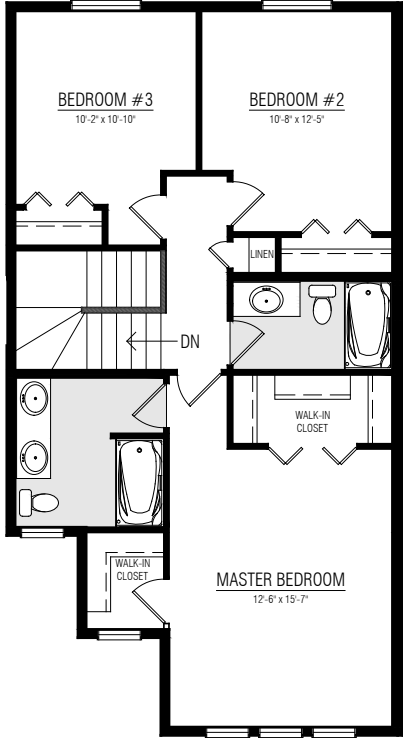

The STEINBECK

1476 SQ.FT.

3-4 BEDROOMS

2.5 BATHROOMS

22'

MODERN HERITAGE

MAIN FLOOR 660 SQ.FT.

UPPER FLOOR 816 SQ.FT.

STEINBECK OPTIONS

**MAIN FLOOR
STANDARD**
660 SQ. FT

**MAIN FLOOR
24' WIDE OPTION**
674 SQ. FT

STEINBECK OPTIONS

UPPER FLOOR OPTION

#1 - MASTER WITH 2 CLOSETS, 848 SQ. FT.

UPPER FLOOR OPTION

#2 - BONUS ROOM, 828 SQ. FT.

UPPER FLOOR OPTION

#3 - BONUS ROOM, 856 SQ. FT.

STEINBECK OPTIONS

**KITCHEN
OPTION**
L-SHAPED WITH ISLAND

**PANTRY
OPTION**
FRONT LOCATED PANTRY

**LAUNDRY
OPTIONS**
FRONT LOCATED LAUNDRY 1

Copyright © Lincolnberg Master Builder, 2020. Revised November 18, 2021 10:55 AM. This plan is the property of Lincolnberg Master Builder. Floorplans, specifications and dimensions shown are approximate, and are subject to change without notice. All rights reserved, including the right to reproduction in whole or in part. Rendering(s) are artist concept only. E. & O.E.