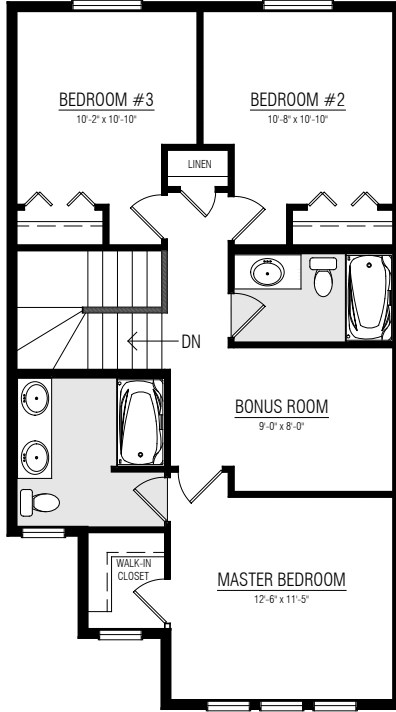

STEINBECK OPTIONS

**MAIN FLOOR
STANDARD**
660 SQ. FT

**MAIN FLOOR
24' WIDE OPTION**
674 SQ. FT

STEINBECK OPTIONS

UPPER FLOOR OPTION

#1 - MASTER WITH 2 CLOSETS, 848 SQ. FT.

UPPER FLOOR OPTION

#2 - BONUS ROOM, 828 SQ. FT.

UPPER FLOOR OPTION

#3 - BONUS ROOM, 856 SQ. FT.

STEINBECK OPTIONS

**KITCHEN
OPTION**
L-SHAPED WITH ISLAND

**PANTRY
OPTION**
FRONT LOCATED PANTRY

**LAUNDRY
OPTIONS**
FRONT LOCATED LAUNDRY 1

Copyright © Lincolnberg Master Builder, 2020. Revised November 18, 2021 10:55 AM. This plan is the property of Lincolnberg Master Builder. Floorplans, specifications and dimensions shown are approximate, and are subject to change without notice. All rights reserved, including the right to reproduction in whole or in part. Rendering(s) are artist concept only. E. & O.E.